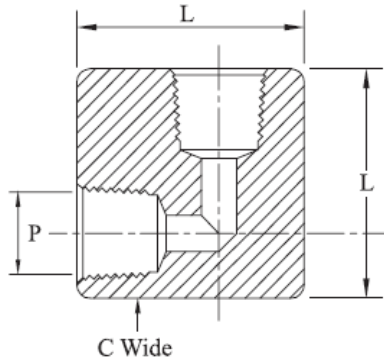

High Pressure Pipe Fittings Elbow / Female / 10,000 psi

Design : IIPF/10K/FE

Part No.	P NPTF	L		C
IIPF/10K/FE/2I	1/8"	1.12"	1.12"	0.75"
IIPF/10K/FE/4I	1/4"	1.50"	1.50"	1.00"
IIPF/10K/FE/6I	3/8"	1.85"	1.85"	1.25"
IIPF/10K/FE/8I	1/2"	2.25"	2.25"	1.50"