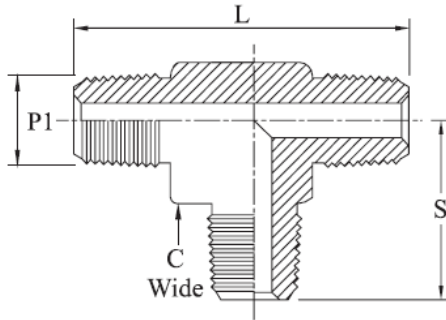

## High Pressure Pipe Fittings

### Tee / Male / 10,000 psi

Design : IIPF/10K/MT

Part No.	P1 NPTM	L	S	C
IIPF/10K/MT/2I	1/8"	1.38"	0.69"	0.63"
IIPF/10K/MT/4I	1/4"	1.88"	0.94"	0.75"
IIPF/10K/MT/6I	3/8"	1.94"	0.97"	0.87"
IIPF/10K/MT/8I	1/2"	2.62"	1.31"	1.00"