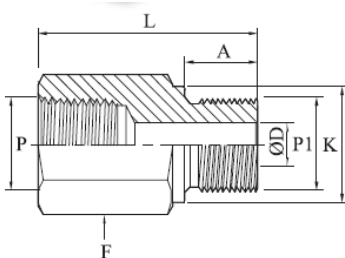

IMPACT IMPEX

Pipe Fittings Adaptor / BSPT x NPT

Design : IIPF/A/IT-N

PART No.	P	P1	ØD	L	A	F
	BSPTF	NPTM				
IIPF/A/IT-N/4I-4	1/4-19	1/4	7.1	36.3	14.2	3/4
IIPF/A/IT-N/6I-6	3/8-19	3/8	9.6	38.4	14.2	7/8
IIPF/A/IT-N/8I-8	1/2-14	1/2	11.9	49.8	19.1	1-1/16

Adaptor / NPT x BSPT

Design : IIPF/A/N-IT

PART No.	P	P1	ØD	L	A	F
	NPTF	BSPTM				
IIPF/A/N-IT/2I-2	1/8	1/8-28	4.8	27.7	9.7	9/16
IIPF/A/N-IT/4I-4	1/4	1/4-19	7.1	36.1	14.2	3/4
IIPF/A/N-IT/6I-6	3/8	3/8-19	9.6	38.1	14.2	7/8
IIPF/A/N-IT/8I-8	1/2	1/2-14	11.9	49.3	19.0	1-1/16
IIPF/A/N-IT/12I-12	3/4	3/4-14	15.8	51.3	19.0	1-5/16
IIPF/A/N-IT/16I-16	1	1-11	22.4	58.4	23.9	1-5/8

Adaptor / NPT x BSPP

Design : IIPF/A/N-IP

PART No.	P	P1	ØD	L	A	K	F
	NPTF	BSPPM					
IIPF/P/N-IP/2I-2	1/8	1/8-28	4.1	25.1	7.1	13.8	9/16
IIPF/P/N-IP/4I-4	1/4	1/4-19	5.8	33.5	11.2	18.0	3/4
IIPF/P/N-IP/6I-6	3/8	3/8-19	7.9	35.8	11.2	21.8	7/8
IIPF/P/N-IP/8I-8	1/2	1/2-14	11.9	44.2	14.2	26.0	1-1/16
IIPF/P/N-IP/12I-12	3/4	3/4-14	15.7	48.0	15.7	32.0	1-5/16
IIPF/P/N-IP/16I-16	1	1-11	19.8	53.3	18.3	39.0	1-5/8