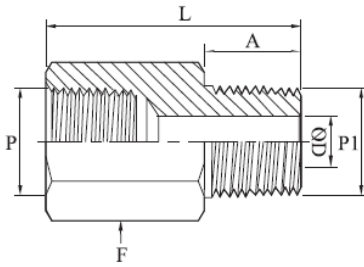

R:31, STANDARD BUILDING NO. 2,
120/122 V. V. CHANDAN STREET,
MUMBAI - 400 003, INDIA.
Tel: +91-22-23401191
Mob: +91-9967676717 / +91-9920300607
Email: impactimpex@gmail.com, sales@impactimpex.com
Website: www.impactimpex.com

IMPACT IMPEX

Pipe Fittings Adaptor / BSPT x NPT

Design : IIPF/A/IT-N

PART No.	P	P1	ØD	L	A	F
	BSPTF	NPTM				
IIPF/A/IT-N/4I-4	1/4-19	1/4	7.1	36.3	14.2	3/4
IIPF/A/IT-N/6I-6	3/8-19	3/8	9.6	38.4	14.2	7/8
IIPF/A/IT-N/8I-8	1/2-14	1/2	11.9	49.8	19.1	1-1/16

Adaptor / NPT x BSPT

Design : IIPF/A/N-IT