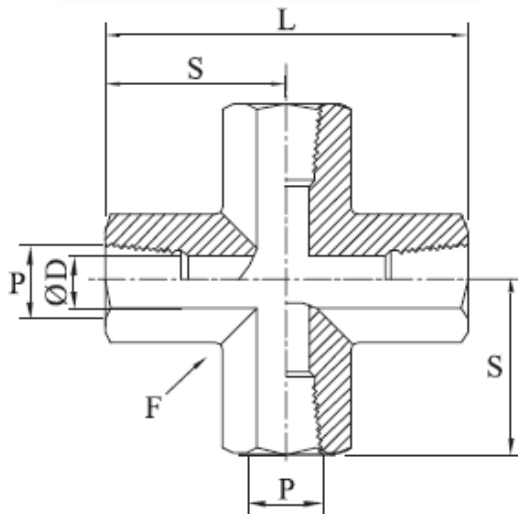

R:31, STANDARD BUILDING NO. 2,
120/122 V. V. CHANDAN STREET,
MUMBAI - 400 003, INDIA.
Tel: +91-22-23401191
Mob: +91-9967676717 / +91-9920300607
Email: impactimpex@gmail.com, sales@impactimpex.com
Website: www.impactimpex.com

IMPACT IMPEX

Pipe Fittings

Cross Female

Design : IIPF/CF

PART No.	P	L	S	ØD	F
	NPTF	Inch	Inch	Inch	Hex
IIPF/CF/1I	1/16	1.00	0.50	0.25	7/16
IIPF/CF/2I	1/8	2.08	1.04	0.34	9/16
IIPF/CF/4I	1/4	2.34	1.17	0.45	11/16
IIPF/CF/6I	3/8	2.84	1.42	0.59	13/16
IIPF/CF/8I	1/2	3.12	1.56	0.73	1-1/16
IIPF/CF/12I	3/4	3.84	1.92	0.94	1-1/4
IIPF/CF/16I	1	3.82	1.91	1.17	1-11/16

Union Ball Joint

Design : IIPF/UBJ