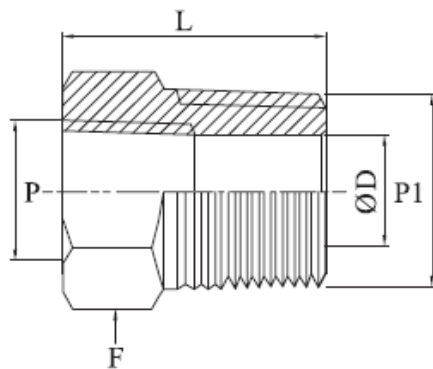

R:31, STANDARD BUILDING NO. 2,
120/122 V. V. CHANDAN STREET,
MUMBAI - 400 003, INDIA.
Tel: +91-22-23401191
Mob: +91-9967676717 / +91-9920300607
Email: impactimpex@gmail.com, sales@impactimpex.com
Website: www.impactimpex.com

IMPACT IMPEX

Pipe Fittings

Reducing Bushing / NPT x NPT

Design : IIPF/RB

PART No.	P	P1	ØD	L	F
	NPTF	NPTM			Hex
IIPF/RB/2I-1I	1/16	1/8	4.8	26.2	7/16
IIPF/RB/4I-2I	1/8	1/4	7.1	26.9	9/16
IIPF/RB/6I-2I	1/8	3/8	8.6	21.8	11/16
IIPF/RB/6I-4I	1/4	3/8	9.5	30.2	3/4
IIPF/RB/8I-4I	1/4	1/2	11.4	27.4	7/8
IIPF/RB/8I-6I	3/8	1/2	11.9	35.8	7/8
IIPF/RB/12I-4I	1/4	3/4	11.4	27.4	1-1/16
IIPF/RB/12I-6I	3/8	3/4	15.0	27.4	1-1/16
IIPF/RB/12I-8I	1/2	3/4	15.7	41.4	1-1/16
IIPF/RB/16I-4I	1/4	1	11.4	34.8	1-3/8
IIPF/RB/16I-6I	3/8	1	15.0	34.8	1-3/8
IIPF/RB/16I-8I	1/2	1	18.5	34.8	1-3/8
IIPF/RB/16I-12I	3/4	1	22.4	47.0	1-3/8

Pipe Cap

Design : IIPF/PC