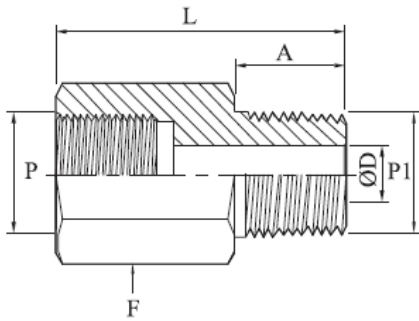

R:31, STANDARD BUILDING NO. 2,
120/122 V. V. CHANDAN STREET,
MUMBAI - 400 003, INDIA.
Tel: +91-22-23401191
Mob: +91-9967676717 / +91-9920300607
Email: impactimpex@gmail.com, sales@impactimpex.com
Website: www.impactimpex.com

IMPACT IMPEX

Pipe Fittings

Gauge Adaptor / BSPP x NPT

Design : IIPF/GA/IP-N

PART No.	P	P1	ØD	L	A	F	
	BSPPF	NPTM					Hex
IIPF/GA/IP-N/4I-4	1/4-19	1/4	5.6	27.4	14.2	3/4	
IIPF/GA/IP-N/6I-6	3/8-19	3/8	6.6	32.3	14.2	1 5/16	
IIPF/GA/IP-N/8I-8	1/2-14	1/2	7.1	41.9	19.1	1 1/16	

Reducing Adaptor / NPT x NPT

Design : IIPF/RA