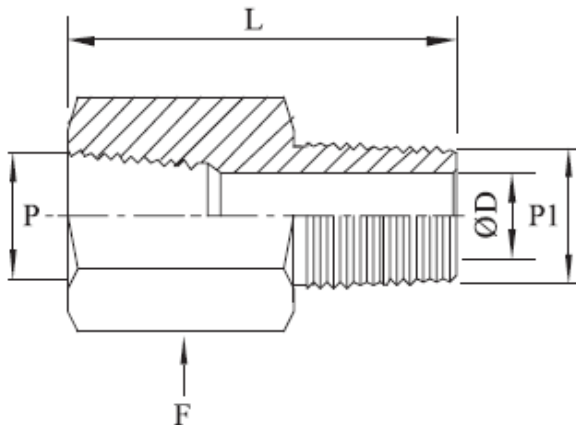

PART No.	P	P1	ØD	L	F			
	NPTF	NPTM				Inch	Inch	Hex
IIPF/RA/2-1I	1/8	1/16	0.12	1.03	9/16			
IIPF/RA/4-1I	1/4	1/16	0.12	1.20	3/4			
IIPF/RA/4-2I	1/4	1/8	0.19	1.25	3/4			
IIPF/RA/6-1I	3/8	1/16	0.19	1.25	7/8			
IIPF/RA/6-2I	3/8	1/8	0.19	1.33	7/8			
IIPF/RA/6-4I	3/8	1/4	0.28	1.50	7/8			
IIPF/RA/8-2I	1/2	1/8	0.19	1.58	1-1/16			
IIPF/RA/8-4I	1/2	1/4	0.28	1.75	1-1/16			
IIPF/RA/8-6I	1/2	3/8	0.38	1.75	1-1/16			
IIPF/RA/12-2I	3/4	1/8	0.36	1.56	1-3/8			
IIPF/RA/12-4I	3/4	1/4	0.28	1.82	1-3/8			
IIPF/RA/12-6I	3/4	3/8	0.38	1.82	1-3/8			
IIPF/RA/12-8I	3/4	1/2	0.47	2.02	1-3/8			
IIPF/RA/16-2I	1	1/8	0.36	1.81	1-5/8			
IIPF/RA/16-4I	1	1/4	0.28	1.95	1-5/8			
IIPF/RA/16-6I	1	3/8	0.38	1.95	1-5/8			
IIPF/RA/16-8I	1	1/2	0.47	2.16	1-5/8			
IIPF/RA/16-12I	1	3/4	0.62	2.16	1-5/8