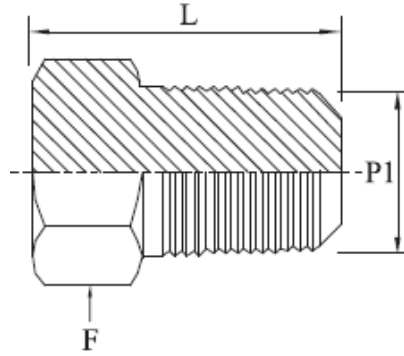

R:31, STANDARD BUILDING NO. 2,
120/122 V. V. CHANDAN STREET,
MUMBAI - 400 003, INDIA.
Tel: +91-22-23401191
Mob: +91-9967676717 / +91-9920300607
Email: impactimpex@gmail.com, sales@impactimpex.com
Website: www.impactimpex.com

IMPACT IMPEX

Pipe Fittings

Hex Plug

Design : IIPF/HP

PART No.	P1	L	F
	NPTM	mm	Hex
IIPF/HP/1I	1/16	19	7/16
IIPF/HP/2I	1/8	19	7/16
IIPF/HP/4I	1/4	25.4	5/8
IIPF/HP/6I	3/8	27	3/4
IIPF/HP/8I	1/2	33.3	7/8
IIPF/HP/12I	3/4	35	1-1/8
IIPF/HP/16I	1	42.8	1-3/8
IIPF/HP/32I	1-1/4	48	1-3/4
IIPF/HP/38I	1-1/2	54.2	2

Male to Hose Connector / Tube x NPTM

Design : IIPF/MHC-N