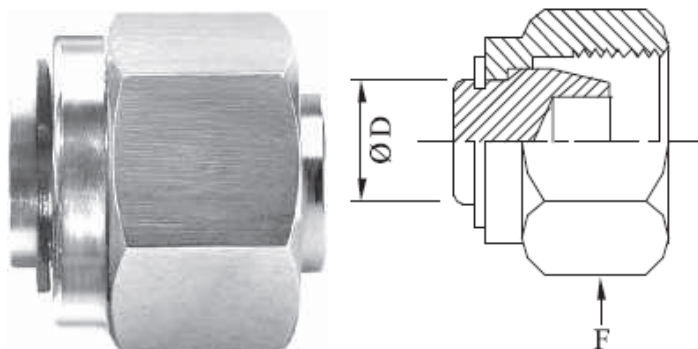

DOUBLE FERRULE COMPRESSION TUBE FITTINGS

Plug - Plugging

Design: IICF/PP

IMPERIAL		
PART NO.	ØD1 Imperial	F Hex
IICF/PP/2I	1/8	7/16
IICF/PP/3I	3/16	1/2
IICF/PP/4I	1/4	9/16
IICF/PP/5I	5/16	5/8
IICF/PP/6I	3/8	11/16
IICF/PP/8I	1/2	7/8
IICF/PP/10I	5/8	1
IICF/PP/12I	3/4	1-1/8
IICF/PP/16I	1	1-1/2
IICF/PP/25M	25	38

METRIC		
PART NO.	ØD1 Metric	F Hex
IICF/PP/4M	4	12
IICF/PP/6M	6	14
IICF/PP/8M	8	16
IICF/PP/10M	10	19
IICF/PP/12M	12	22
IICF/PP/15M	15	25
IICF/PP/16M	16	25
IICF/PP/18M	18	30
IICF/PP/20M	20	32
IICF/PP/22M	22	32
IICF/PP/25M	25	38