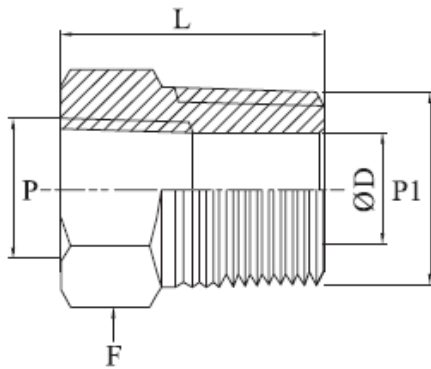

Pipe Fittings

Reducing Bushing / NPT x NPT

Design : IIPF/RB

PART No.	P	P1	ØD	L	F
	NPTF	NPTM			Hex
IIPF/RB/2I-1I	1/16	1/8	4.8	26.2	7/16
IIPF/RB/4I-2I	1/8	1/4	7.1	26.9	9/16
IIPF/RB/6I-2I	1/8	3/8	8.6	21.8	11/16
IIPF/RB/6I-4I	1/4	3/8	9.5	30.2	3/4
IIPF/RB/8I-4I	1/4	1/2	11.4	27.4	7/8
IIPF/RB/8I-6I	3/8	1/2	11.9	35.8	7/8
IIPF/RB/12I-4I	1/4	3/4	11.4	27.4	1-1/16
IIPF/RB/12I-6I	3/8	3/4	15.0	27.4	1-1/16
IIPF/RB/12I-8I	1/2	3/4	15.7	41.4	1-1/16
IIPF/RB/16I-4I	1/4	1	11.4	34.8	1-3/8
IIPF/RB/16I-6I	3/8	1	15.0	34.8	1-3/8
IIPF/RB/16I-8I	1/2	1	18.5	34.8	1-3/8
IIPF/RB/16I-12I	3/4	1	22.4	47.0	1-3/8